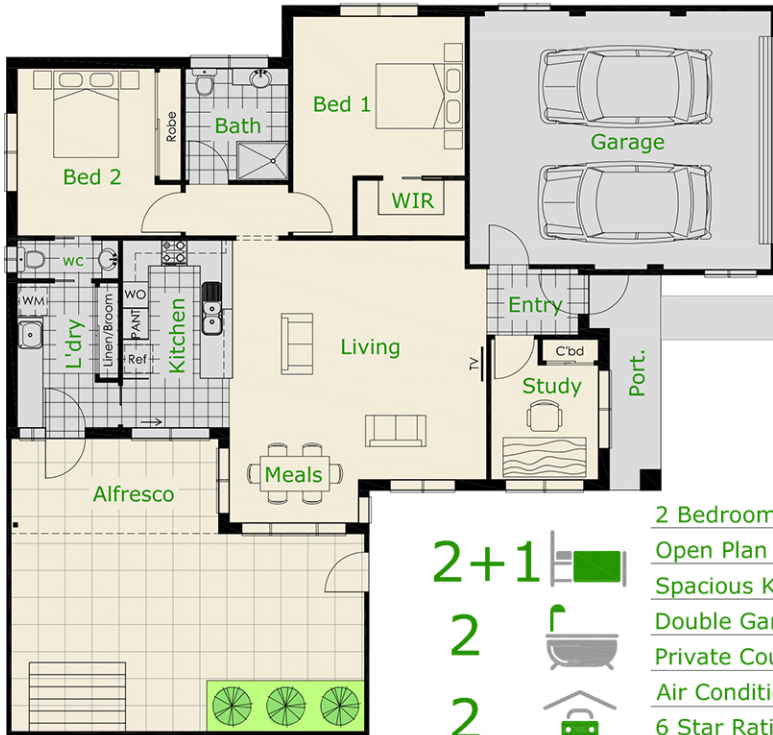

# No. 3 Macpherson Smith Drive La Trobe

- 2 Bedrooms & Study
- Open Plan Living
- Spacious Kitchen with Dishwasher
- Double Garage
- Private Courtyard
- Air Conditioning
- 6 Star Rating