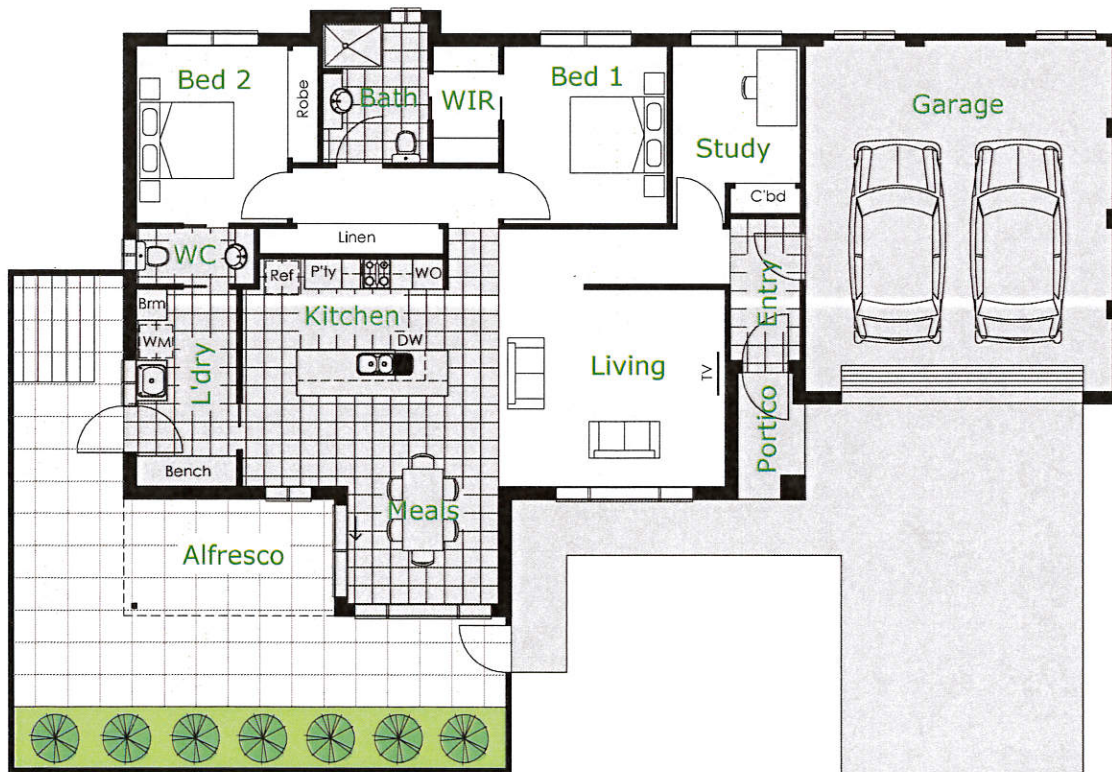

Retirement Village

SECURE RETIREMENT